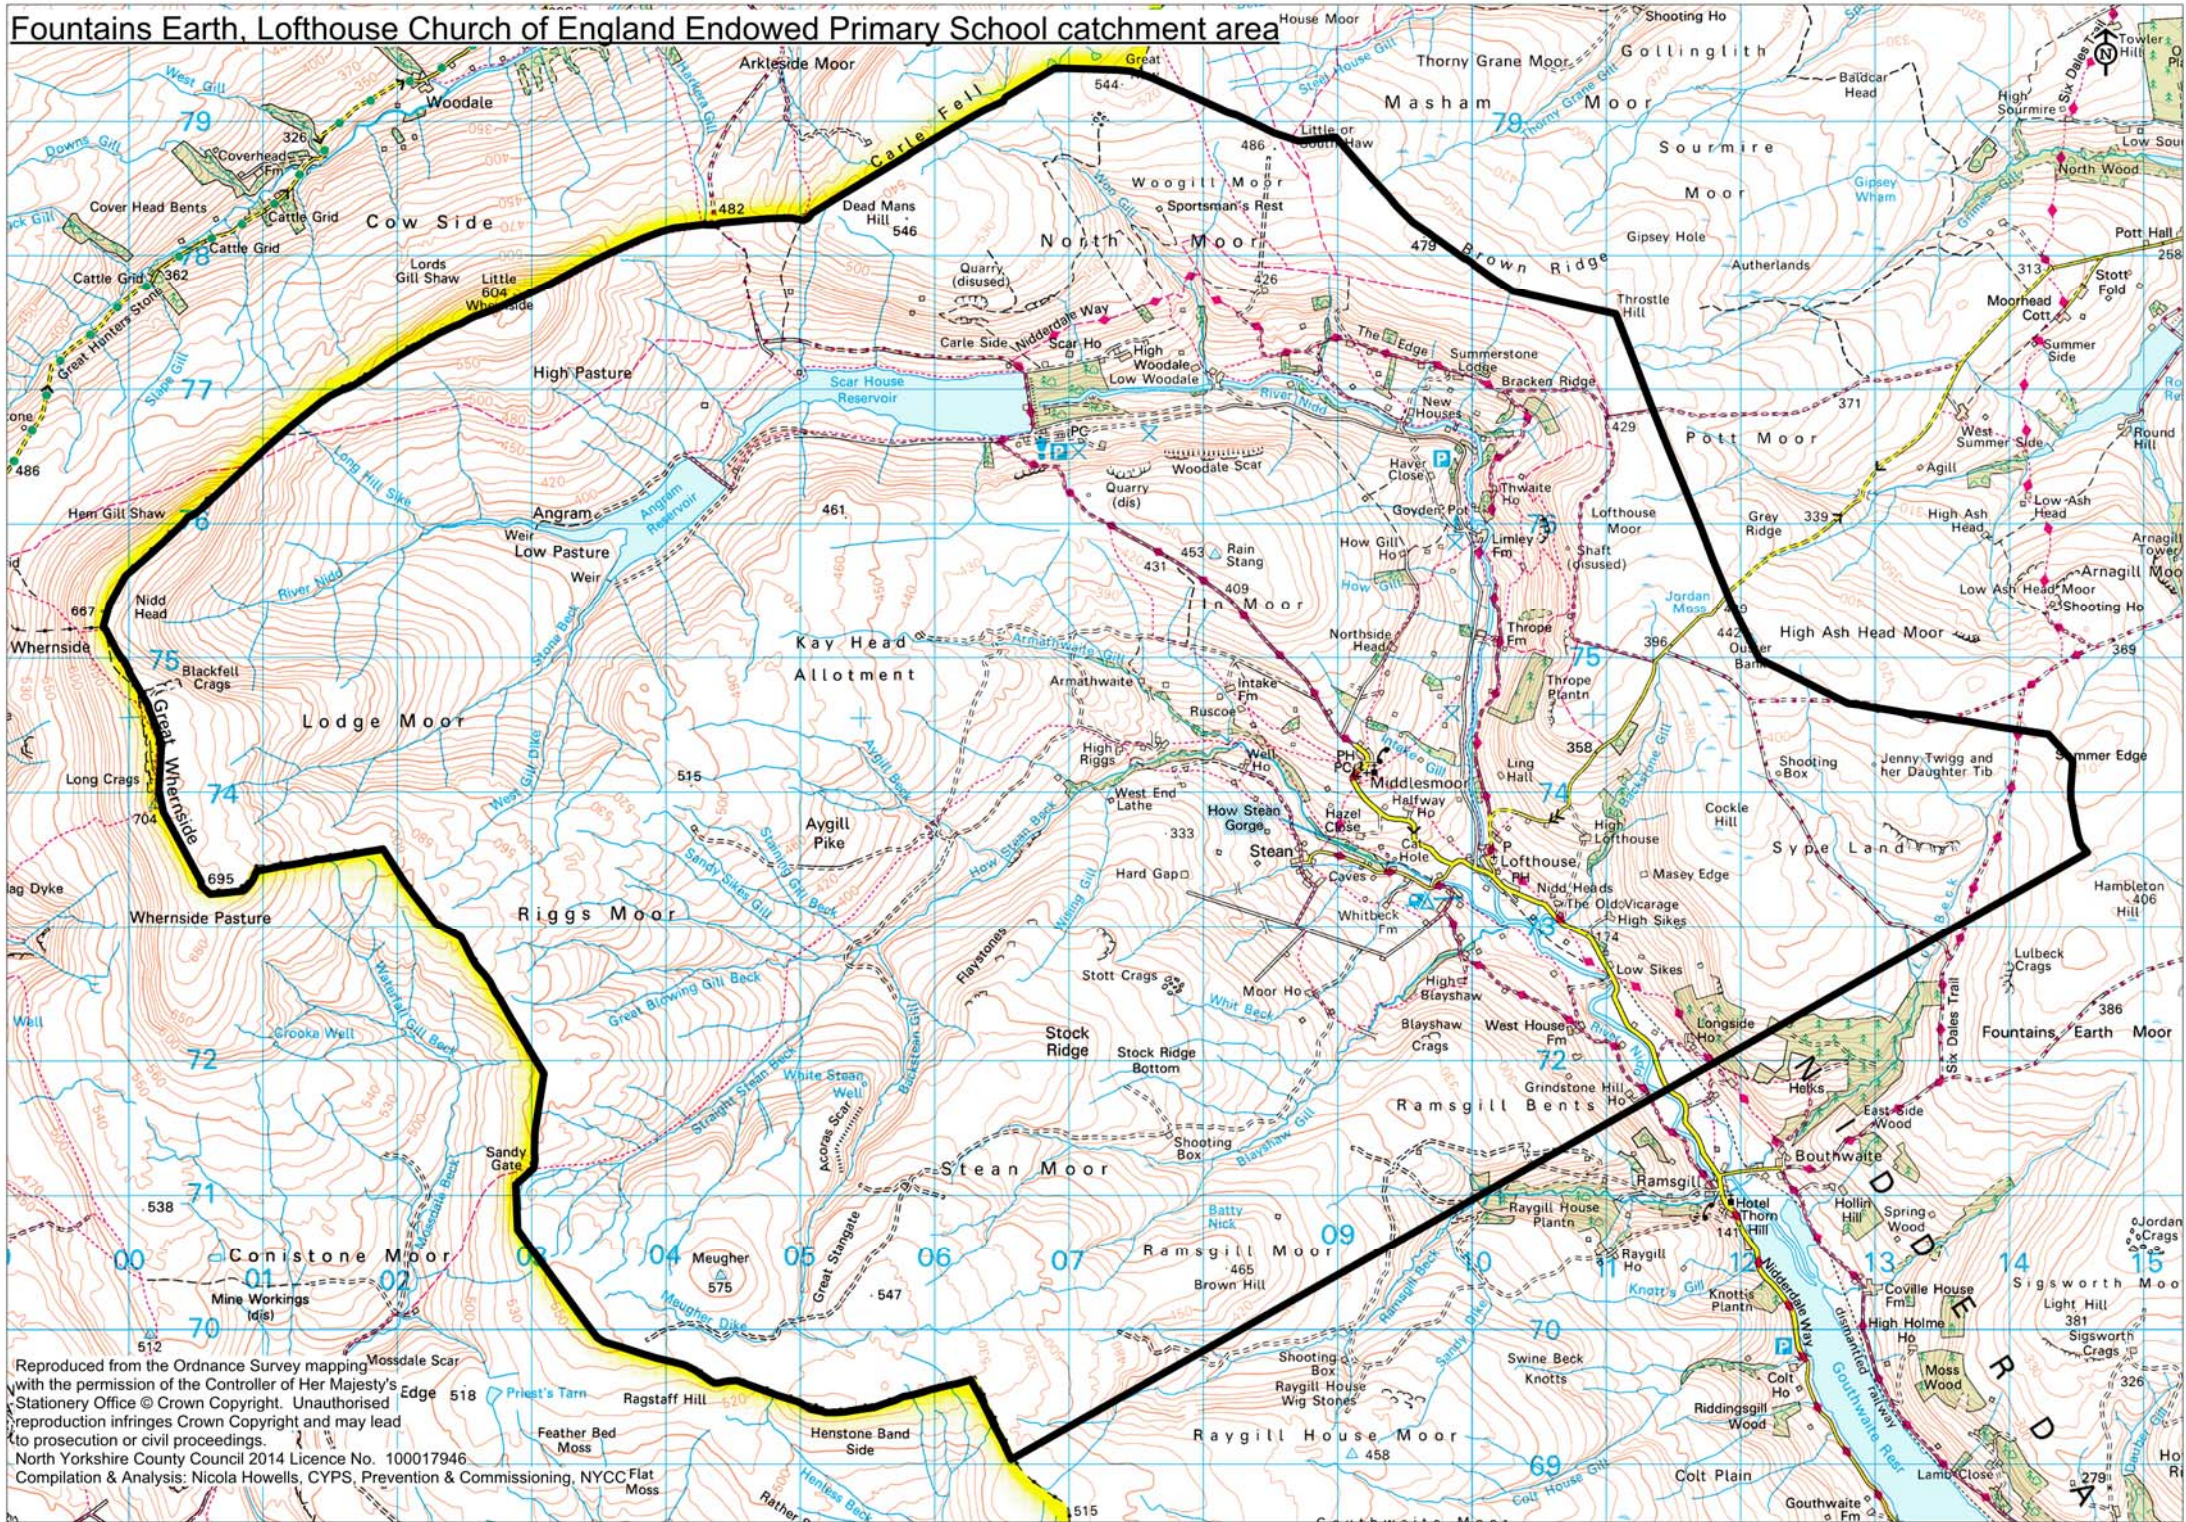

Fountains Earth, Lofthouse Church of England Endowed Primary School catchment area

Reproduced from the Ordnance Survey mapping with the permission of the Controller of Her Majesty's Stationery Office © Crown Copyright. Unauthorised reproduction infringes Crown Copyright and may lead to prosecution or civil proceedings.
North Yorkshire County Council 2014 Licence No. 100017946
Compilation & Analysis: Nicola Howells, CYPS, Prevention & Commissioning, NYCC